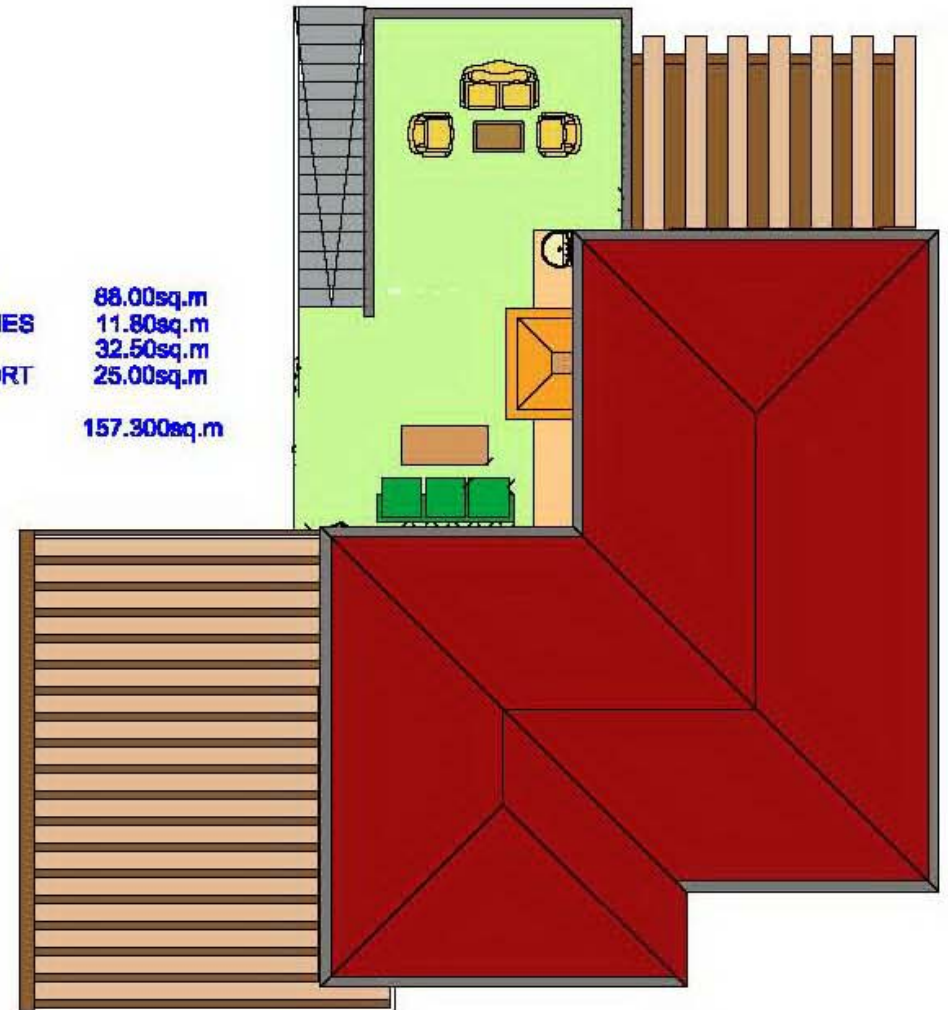

# HOUSE TYPE "NINA" WITH TWO BEDROOMS

GROUND FLOOR  
COVERED PORCHES  
ROOF TERRACE  
COVERED CARPORT

TOTAL

88.00sq.m  
11.80sq.m  
32.50sq.m  
25.00sq.m  
157.300sq.m

**Roof terrace**